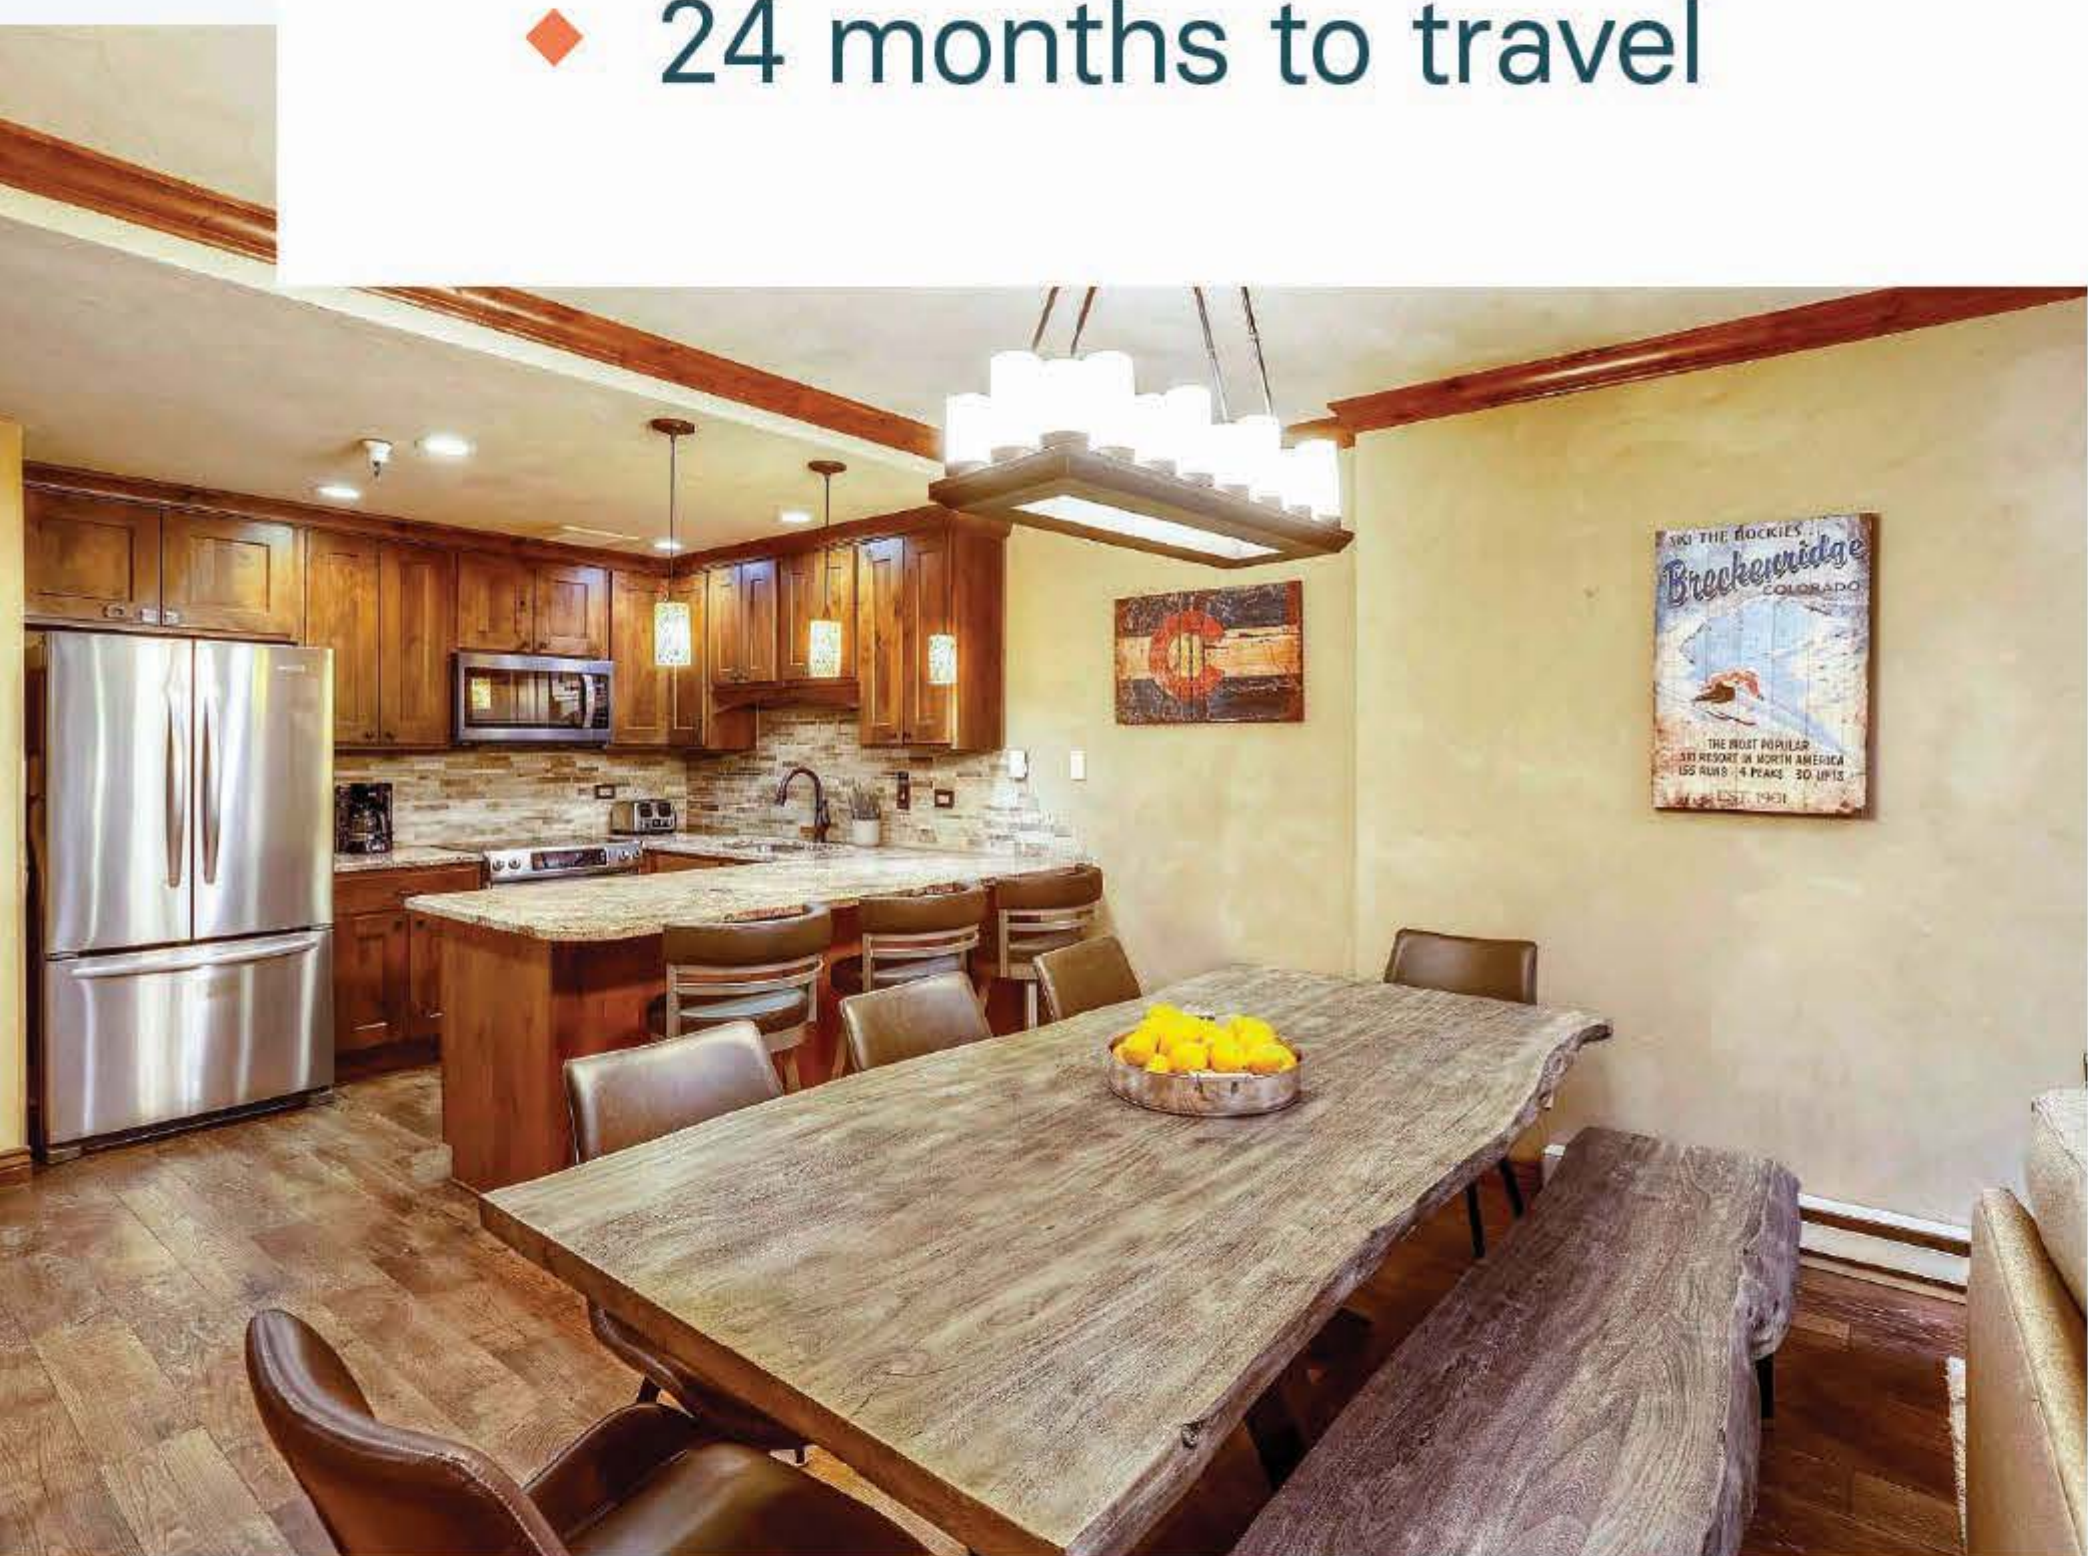

QUEEN AND
TWIN-OVER-FULL
SIZE BED

Stay at the heart of the alpine action in Breckenridge, including:

- ◆ A stylish ski-in/ski-out condo in Breckenridge near iconic Main Street for **six guests** over **four nights**
- ◆ Private balcony with alpine views of Peak 8
- ◆ Access to residents' amenities including hot tubs, pool, health club, and spa
- ◆ Premium Guest Services for trip planning
- ◆ 24 months to travel