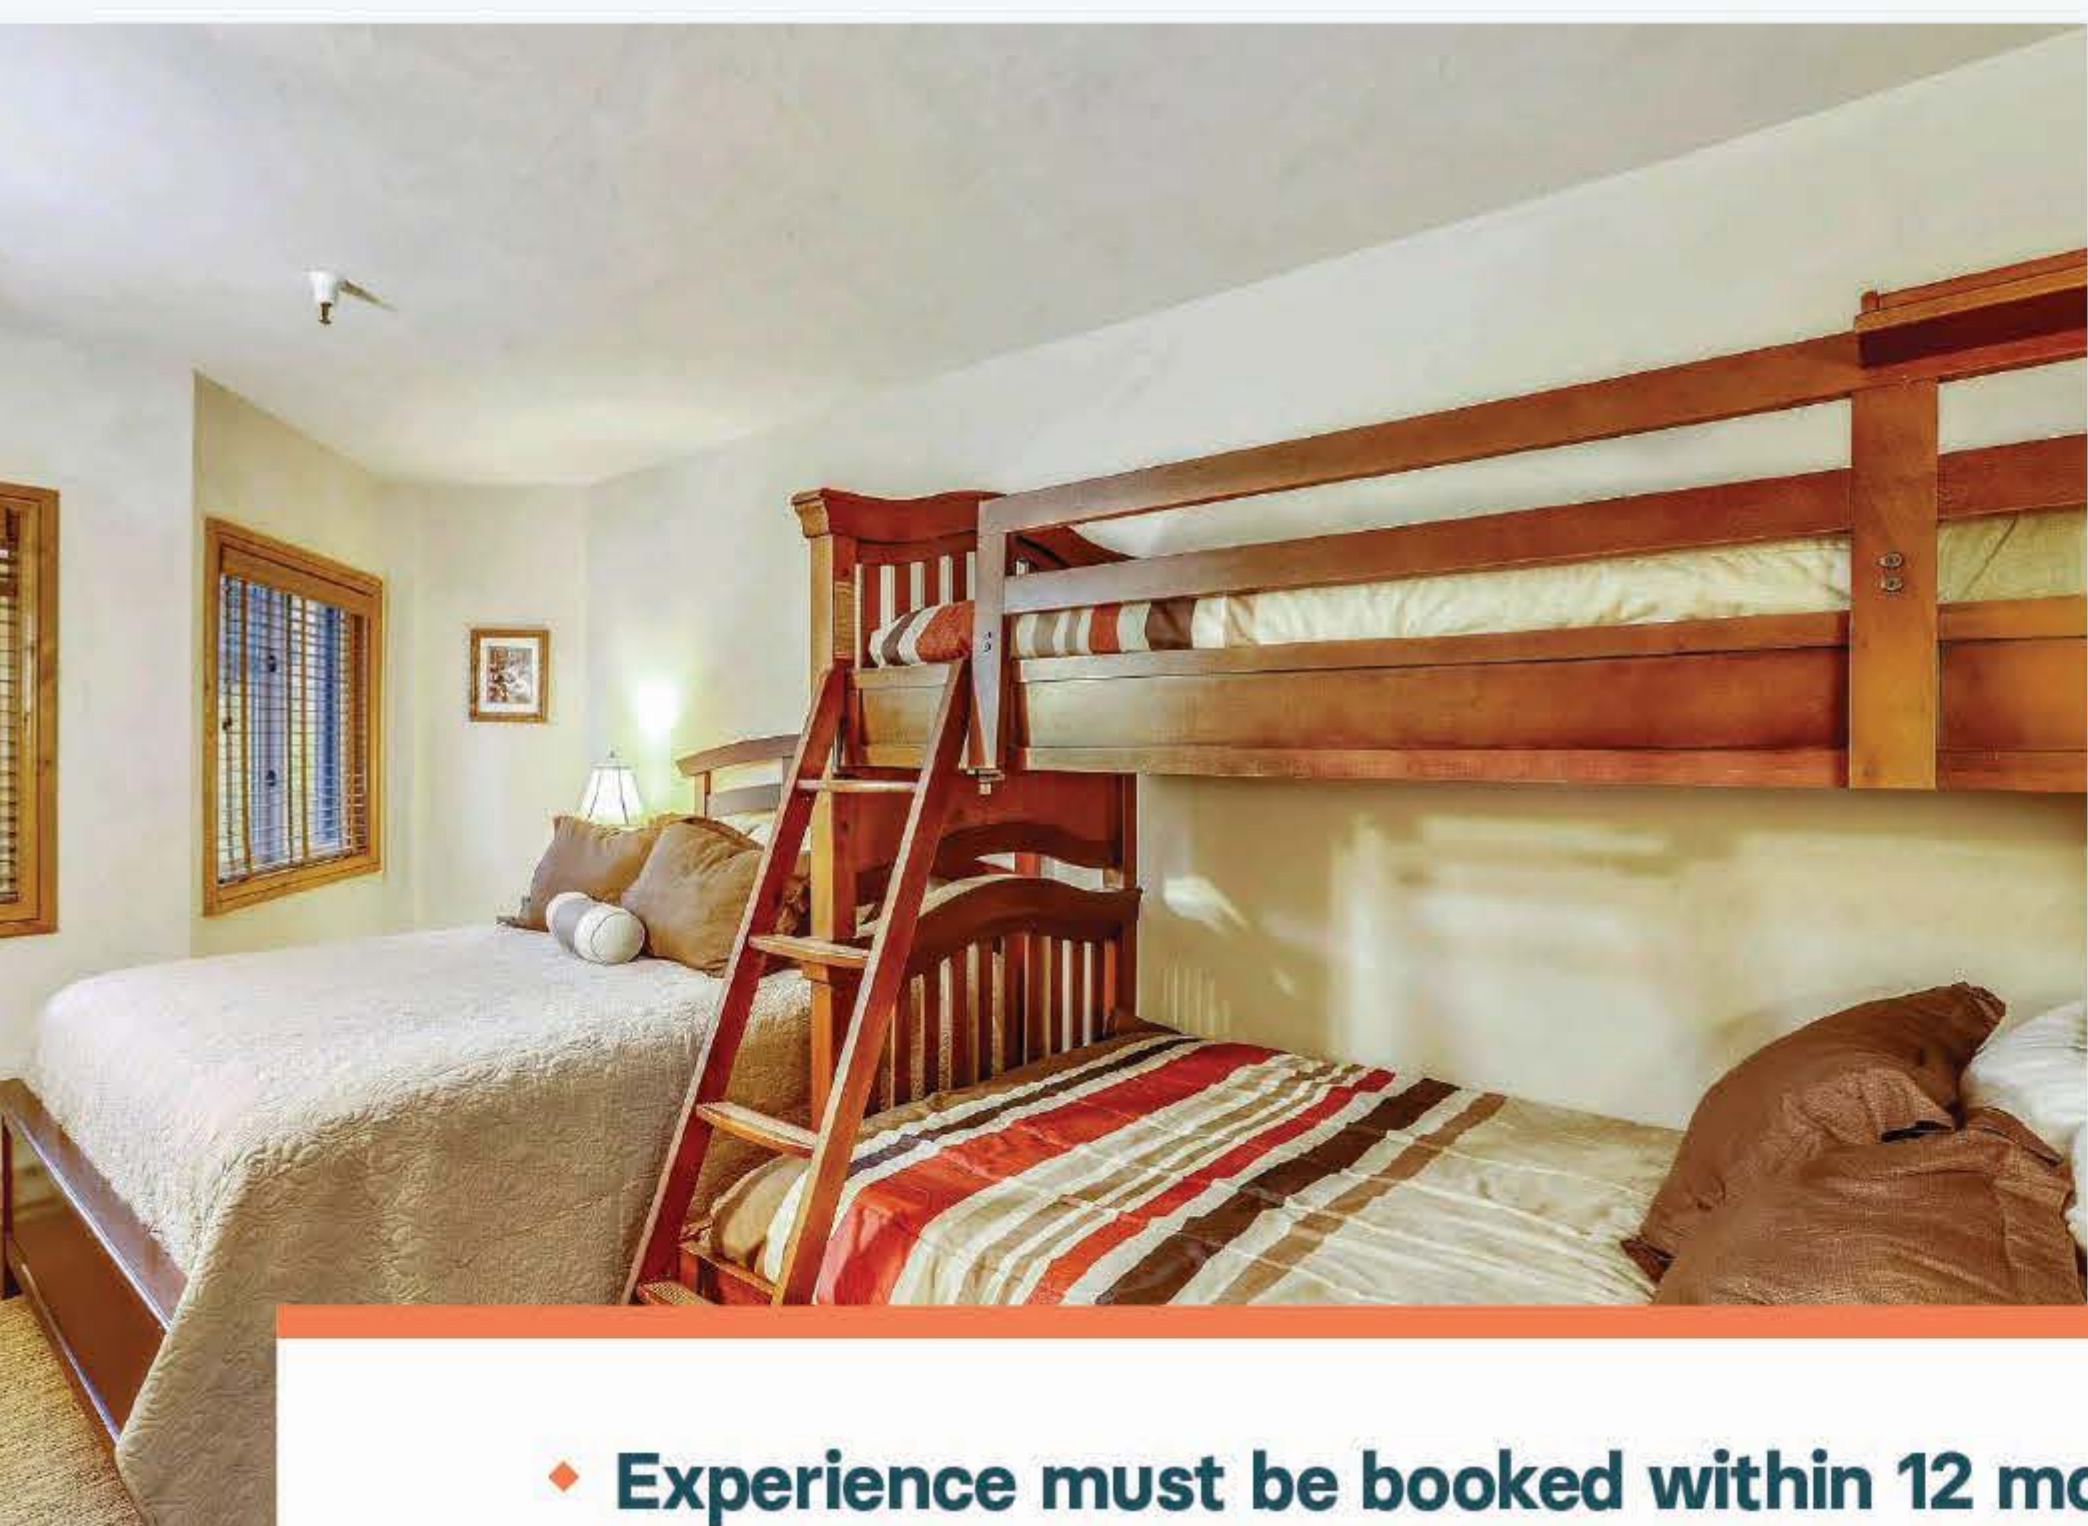

6
GUESTS

4
NIGHTS

2
BEDROOMS

2
BATHROOMS

BEDROOM CONFIGURATION

Bedroom 1:

KING SIZE BED

Bedroom 2:

QUEEN AND
TWIN-OVER-FULL
SIZE BED

Stay at the heart of the alpine action in Breckenridge, including:

- ◆ A stylish ski-in/ski-out condo in Breckenridge near iconic Main Street for **six guests** over **four nights**
- ◆ Private balcony with alpine views of Peak 8
- ◆ Access to residents' amenities including hot tubs, pool, health club, and spa
- ◆ Premium Guest Services for trip planning
- ◆ 24 months to travel